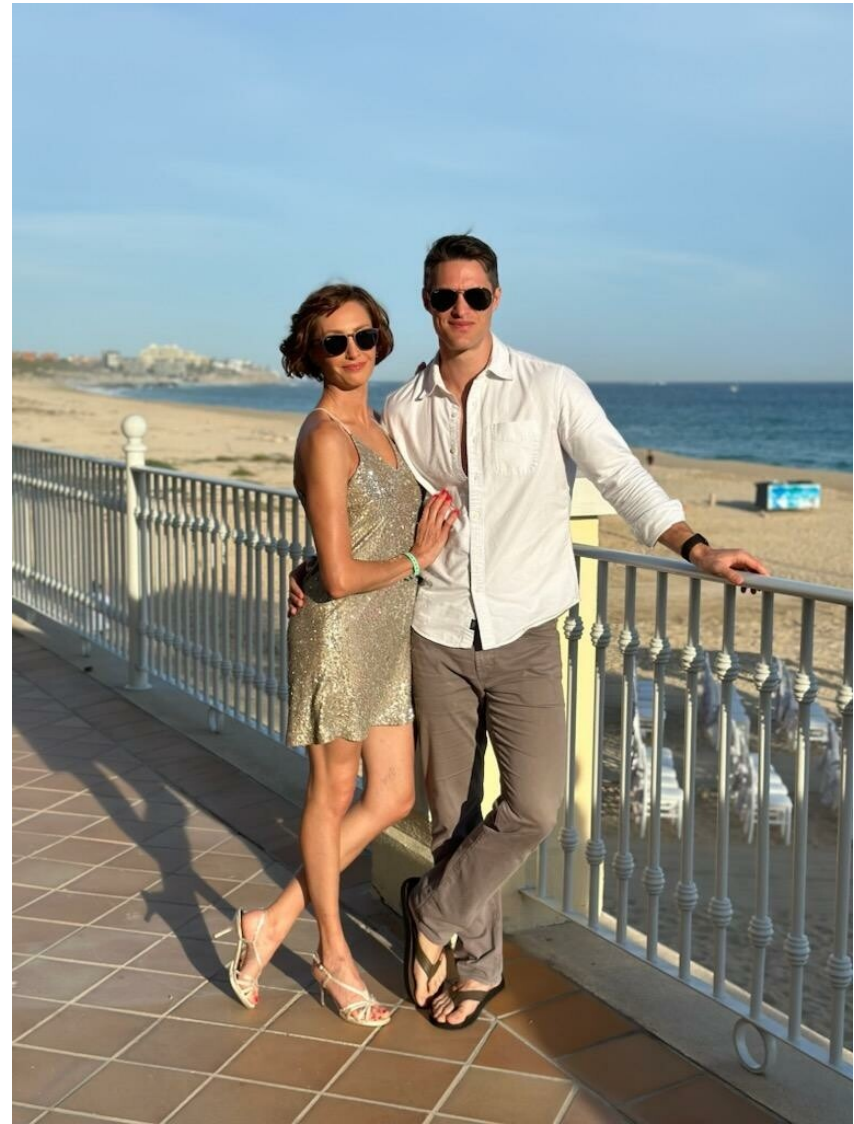

CLICK

DARRELL S

Height: 187cm / 6' 1½" Waist: 81cm / 32" Shoes: 46 EU / 12US / 11.5UK Hair: Blond Eyes: Blue

CLICK

DARRELL S

Height: 187cm / 6' 1½" Waist: 81cm / 32" Shoes: 46 EU / 12US / 11.5UK Hair: Blond Eyes: Blue

CLICK

DARRELL S

Height: 187cm / 6' 1½" Waist: 81cm / 32" Shoes: 46 EU / 12 US / 11.5 UK Hair: Blond Eyes: Blue