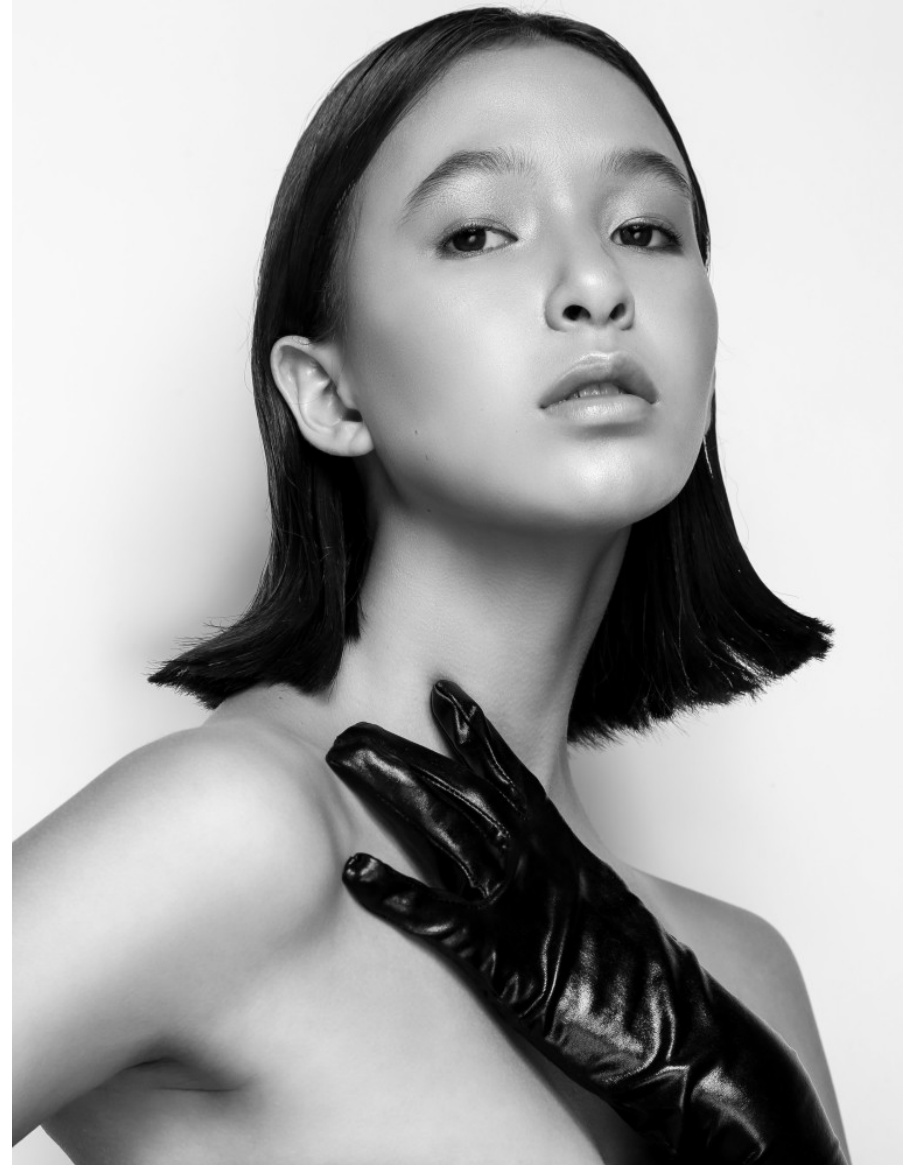

CLICK

HANNAH E

Height: 180.5cm / 5' 11"   Bust: 81cm / 32" B   Waist: 63cm 25"   Hips: 88.5cm / 35"   Shoes: 40 EU / 9 US / 7 UK   Hair: Dark brown   Eyes: Brown