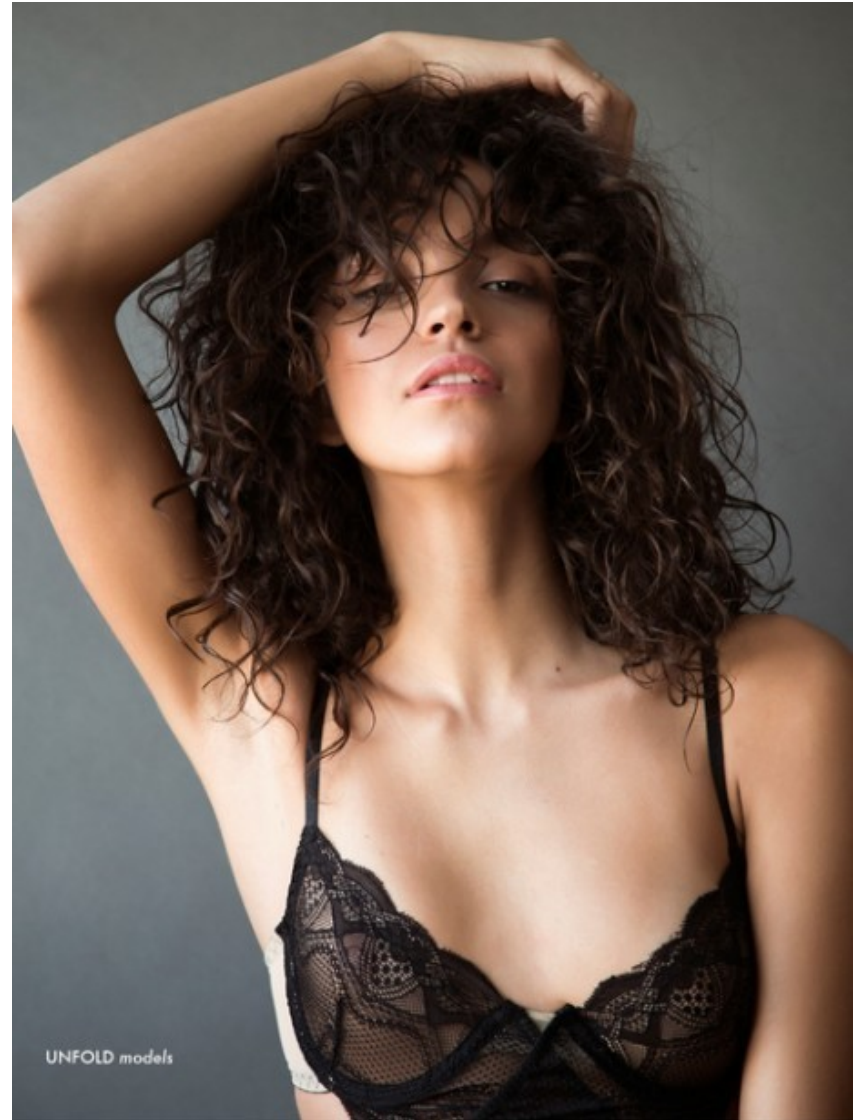

CLICK

TAMMARA D

Height: 175cm / 5' 9" Bust: 86.5cm / 34" Waist: 60.5cm / 24" Hips: 88.5cm / 35" Shoes: 39.5EU / 8½US / 6½UK Hair: Dark brown Eyes: Brown