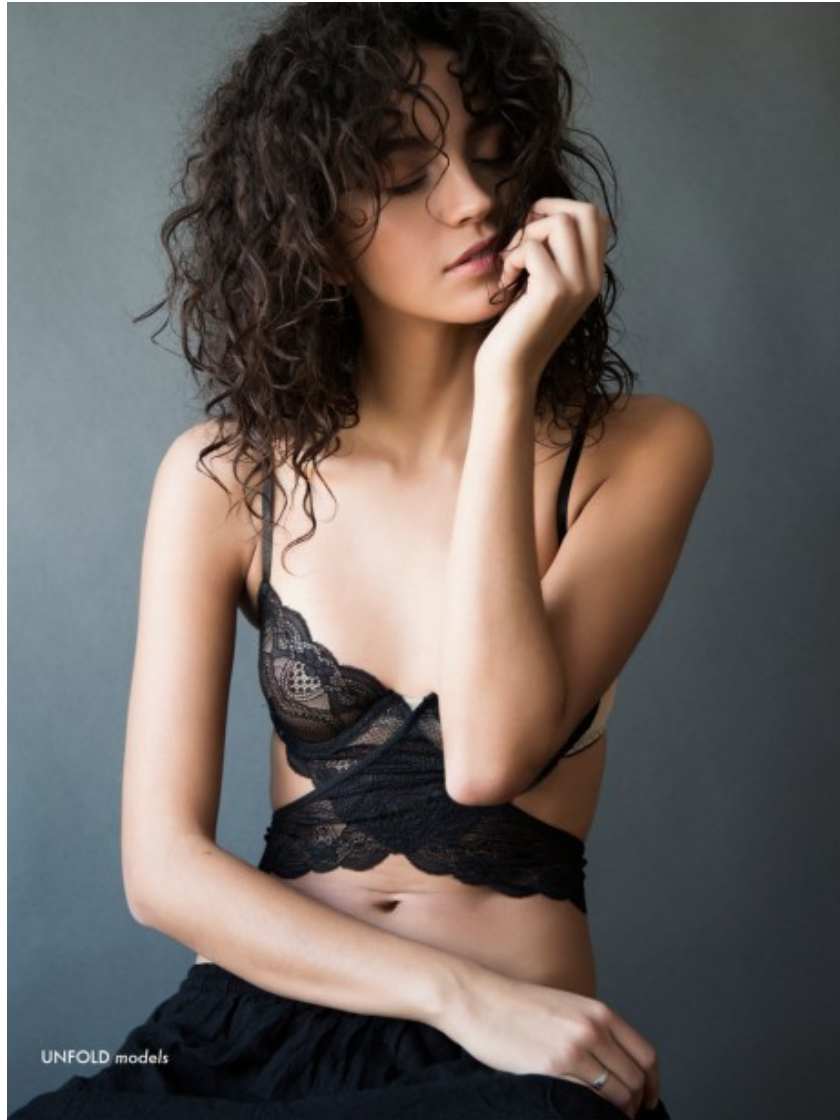

CLICK

TAMMARA D

Height: 175cm / 5' 9" Bust: 86.5cm / 34" Waist: 60.5cm / 24" Hips: 88.5cm / 35" Shoes: 39.5EU / 8½US / 6½UK Hair: Dark brown Eyes: Brown