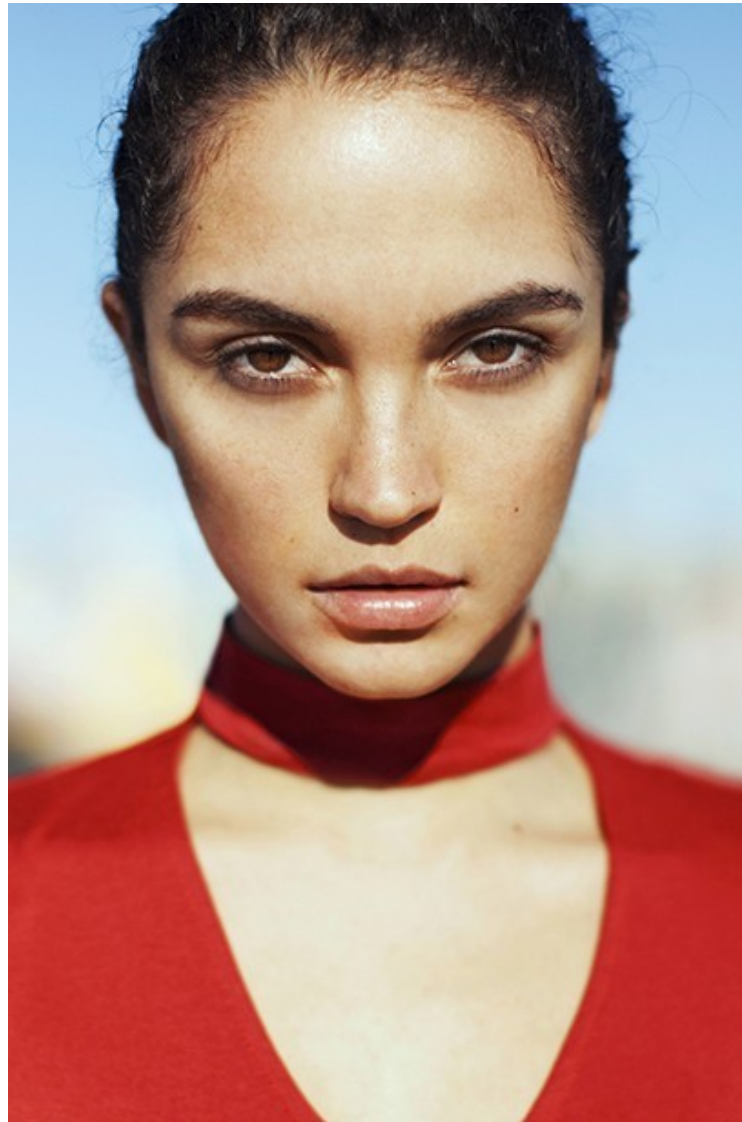

## TAMMARA D

Height: 175cm / 5' 9" Bust: 86.5cm / 34" Waist: 60.5cm / 24" Hips: 88.5cm / 35" Shoes: 39.5EU / 8½US / 6½UK Hair: Dark brown Eyes: Brown