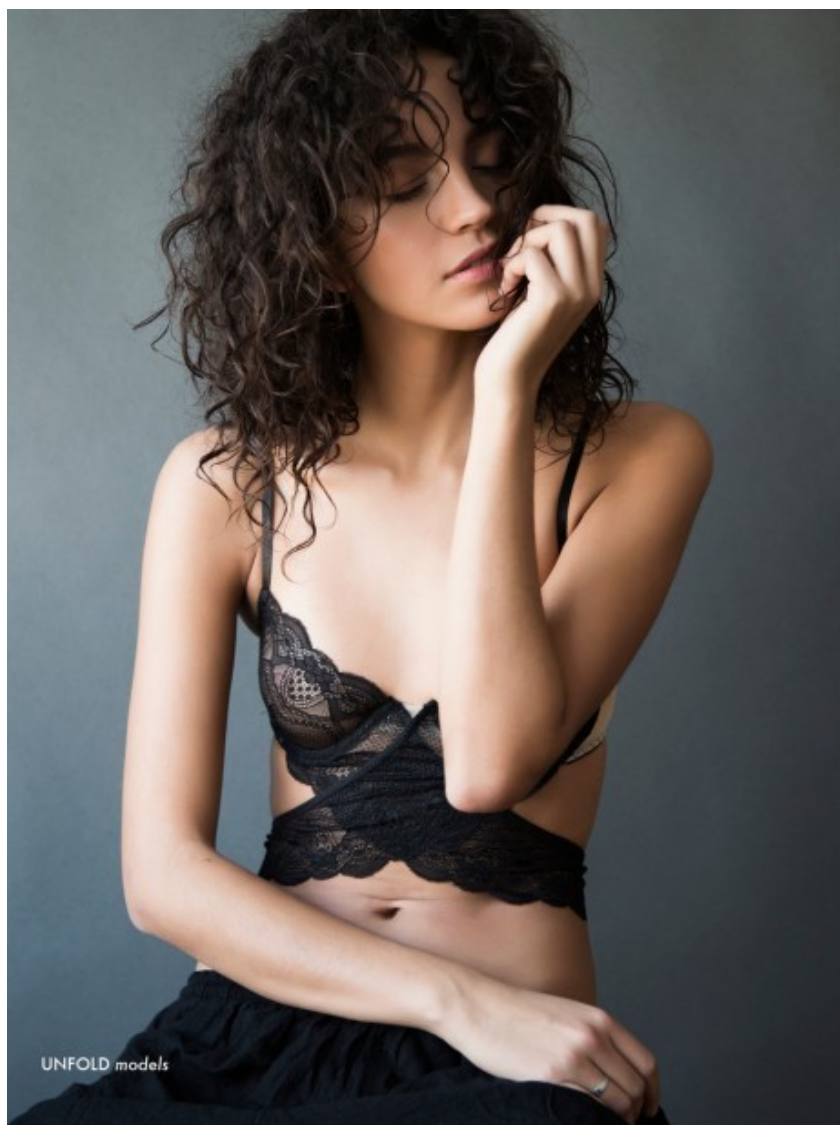

CLICK

TAMMARA D

Height: 175cm / 5' 9" Bust: 86.5cm / 34" Waist: 60.5cm / 24" Hips: 88.5cm / 35" Shoes: 39.5EU / 8½US / 6½UK Hair: Dark brown Eyes: Brown